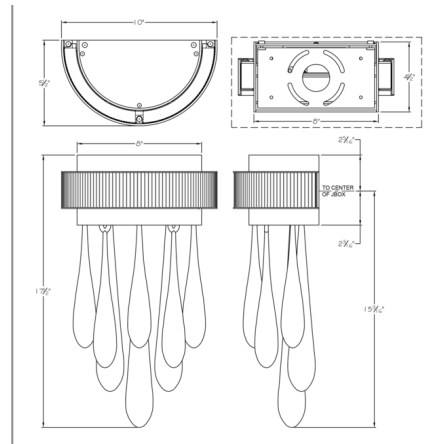

Shown in silver

CLICK TO VIEW PRODUCT

Notes: