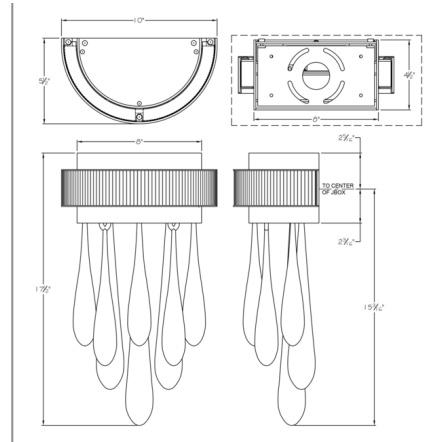

Shown in ombre silver / silver glass

CLICK TO VIEW PRODUCT

Notes: