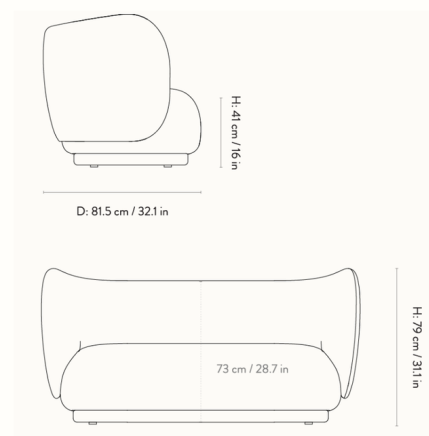

### Specifications

COLOR	Cilla Taupe
BODY FINISH	N/A
WATTAGE	N/A
DIMMER	N/A
DIMENSIONS	58.3"W x 30.1"H x 33.1"D
BULB	N/A
COUNTRY OF ORIGIN	Italy

CLICK TO VIEW PRODUCT

Notes: