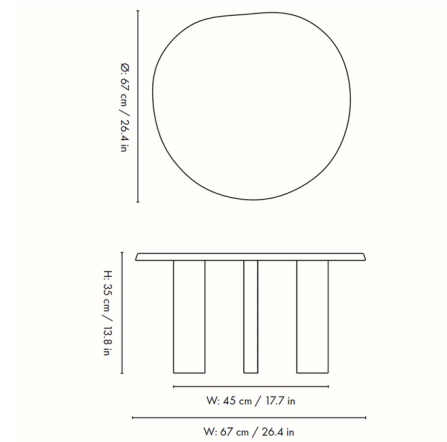

### Description

Named for the megalithic monuments on the Balearic Islands, the Taula Coffee Table embodies a blend of ancient mystery and modern design. Its asymmetrical flowing top is finished with a beveled edge and supported by square, linear legs. Pair with the Taula Side Table to create a cohesive and dynamic composition. Delivered flat-packed for easy assembly and minimal packaging.

### Specifications

COLOR	N/A
BODY FINISH	Black Marble
WATTAGE	N/A
DIMMER	N/A
DIMENSIONS	26.4"W x 13.8"H x 26.4"D
BULB	N/A
COUNTRY OF ORIGIN	China

CLICK TO VIEW PRODUCT

Notes: