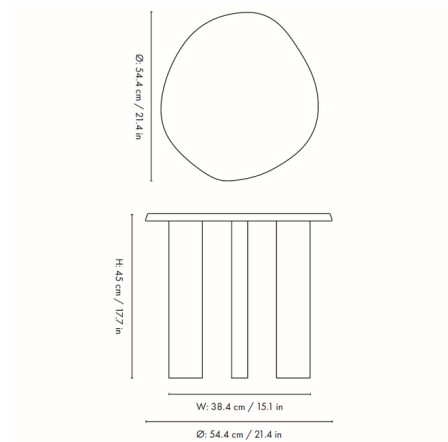

Lightology

lightology.com
866-954-4489
04-25-26

Project: _____

Company: _____

Location: _____ Fixture Type: _____

SPEC #: **FRM1492408**

Approved On: _____ Approved By: _____

Taula Side Table By Ferm Living

Description

Named for the megalithic monuments on the Balearic Islands, the Taula Side Table embodies a blend of ancient mystery and modern design. Its asymmetrical flowing top is finished with a beveled edge and supported by square, linear legs. Pair with the Taula Coffee Table to create a cohesive and dynamic composition. Delivered flat-packed for easy assembly and minimal packaging.

Shown in rose marble

Specifications

COLOR	N/A
BODY FINISH	Rose Marble
WATTAGE	N/A
DIMMER	N/A
DIMENSIONS	21.4"W x 17.7"H x 21.4"D
BULB	N/A
COUNTRY OF ORIGIN	China

CLICK TO VIEW PRODUCT

Notes: