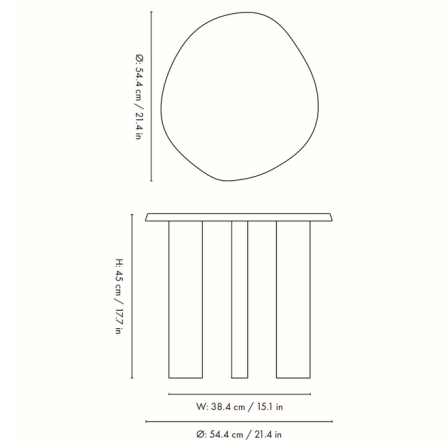

### Description

Named for the megalithic monuments on the Balearic Islands, the Taula Side Table embodies a blend of ancient mystery and modern design. Its asymmetrical flowing top is finished with a beveled edge and supported by square, linear legs. Pair with the Taula Coffee Table to create a cohesive and dynamic composition. Delivered flat-packed for easy assembly and minimal packaging.

### Specifications

COLOR	N/A
BODY FINISH	Rose Marble
WATTAGE	N/A
DIMMER	N/A
DIMENSIONS	21.4"W x 17.7"H x 21.4"D
BULB	N/A
COUNTRY OF ORIGIN	China

CLICK TO VIEW PRODUCT

Notes: