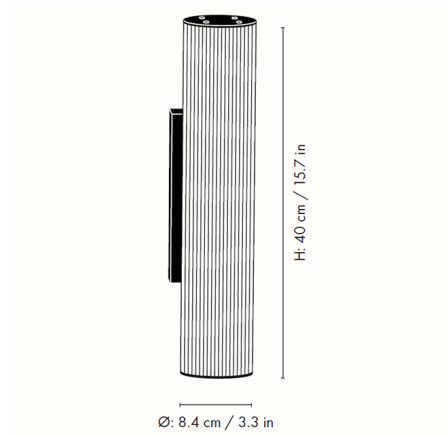

By Ferm Living

Description

Fusing modern simplicity with textural elements, the Vuelta Plug-In Wall Light has a cylindrical frosted glass form with a distinct rippled surface and brushed metal finishes. An integrated LED light source emits a soft, diffused light and can be adjusted via the included dimmer remote for ultimate ambiance control. Note: Can be installed using the plug (on/off switch on cord) or hardwired.

Specifications

COLOR	Opal
BODY FINISH	Brass
WATTAGE	15W
DIMMER	Included
DIMENSIONS	3.3"W x 15.7"H x 3.3"D
INTEGRATED LED MODULE	1 x LED/15W/120V LED
COUNTRY OF ORIGIN	China

Technical Information

LAMP LIFE	30000 hours
COLOR RENDERING	90 CRI
LAMP COLOR	3000K
LUMENS/WATT	80.00
LUMINOUS FLUX	1200 lumens

Shown in brass / opal

CLICK TO VIEW PRODUCT

Notes: