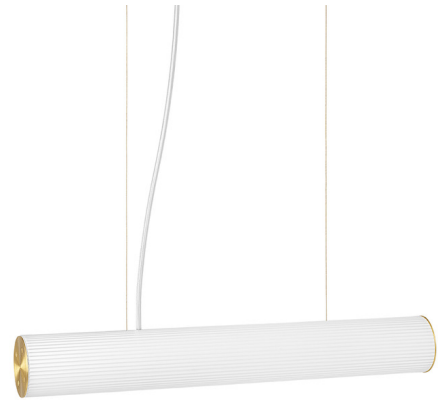

Lightology

lightology.com
866-954-4489
07-01-26

Project: _____

Company: _____

Location: _____ Fixture Type: _____

SPEC #: **FRM1492436**

Approved On: _____ Approved By: _____

Vuelta Pendant By Ferm Living

Description

Fusing modern simplicity with textural elements, the Vuelta Pendant has a cylindrical frosted glass form with a distinct rippled surface and brushed metal finishes. An integrated LED light source emits a soft, diffused light and can be adjusted via the included dimmer remote for ultimate ambiance control. Use the pendant solo, or hang a series for a bright, unique statement.

Specifications

COLOR	Opal
BODY FINISH	Brass
WATTAGE	30W
DIMMER	Included
DIMENSIONS	3.3"W x 39.4"H x 3.3"D
INTEGRATED LED MODULE	1 x LED/30W/120V LED
COUNTRY OF ORIGIN	China

Technical Information

LAMP LIFE	30000 hours
COLOR RENDERING	90 CRI
LAMP COLOR	3000K
LUMENS/WATT	80.00
LUMINOUS FLUX	2400 lumens

Shown in brass / opal

CLICK TO VIEW PRODUCT

Notes: