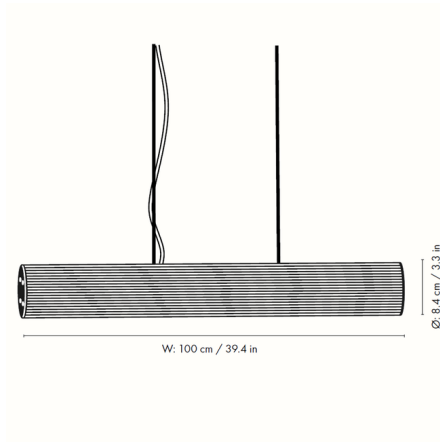

### Description

Fusing modern simplicity with textural elements, the Vuelta Pendant has a cylindrical frosted glass form with a distinct rippled surface and brushed metal finishes. An integrated LED light source emits a soft, diffused light and can be adjusted via the included dimmer remote for ultimate ambiance control. Use the pendant solo, or hang a series for a bright, unique statement.

### Specifications

COLOR	Opal
BODY FINISH	Brass
WATTAGE	30W
DIMMER	Included
DIMENSIONS	3.3"W x 39.4"H x 3.3"D
INTEGRATED LED MODULE	1 x LED/30W/120V LED
COUNTRY OF ORIGIN	China

### Technical Information

LAMP LIFE	30000 hours
COLOR RENDERING	90 CRI
LAMP COLOR	3000K
LUMENS/WATT	80.00
LUMINOUS FLUX	2400 lumens

Shown in brass / opal

CLICK TO VIEW PRODUCT

Notes: