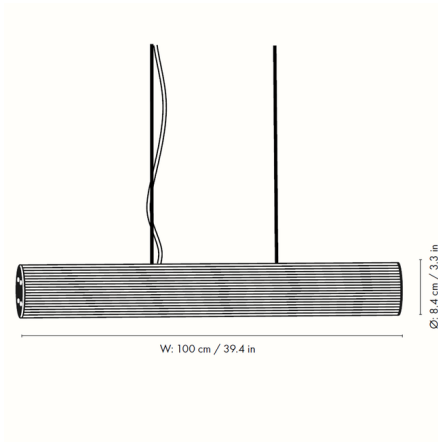

Shown in brass / opal