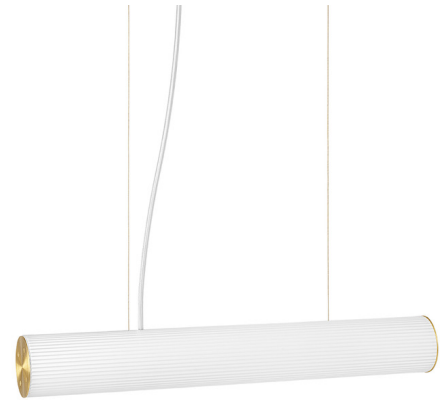

## Vuelta Pendant By Ferm Living

### Description

Fusing modern simplicity with textural elements, the Vuelta Pendant has a cylindrical frosted glass form with a distinct rippled surface and brushed metal finishes. An integrated LED light source emits a soft, diffused light and can be adjusted via the included dimmer remote for ultimate ambiance control. Use the pendant solo, or hang a series for a bright, unique statement.

### Specifications

COLOR	Opal
BODY FINISH	Brass
WATTAGE	30W
DIMMER	Included
DIMENSIONS	3.3"W x 39.4"H x 3.3"D
INTEGRATED LED MODULE	1 x LED/30W/120V LED
COUNTRY OF ORIGIN	China

### Technical Information

LAMP LIFE	30000 hours
COLOR RENDERING	90 CRI
LAMP COLOR	3000K
LUMENS/WATT	80.00
LUMINOUS FLUX	2400 lumens

Shown in brass / opal

CLICK TO VIEW PRODUCT

Notes: