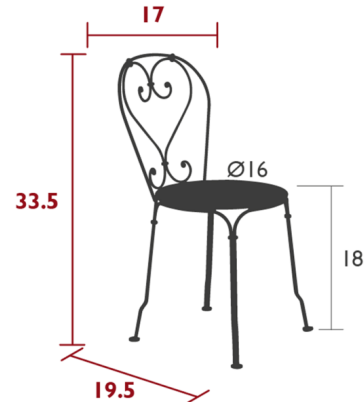

By Fermob

Description

Part of a long French tradition, the 1900 Chair Set of 2 mimics the design of chairs found throughout the romantic, gardens, parks and bandstands of yesteryear. This chair's frame uses steel to create a structurally solid piece of furniture that also incorporates intricate scroll work indicative of Fermob's 1900 Collection. The 1900 Chair also incorporates modern-day, ergonomic construction, making it more practical and comfortable. Stackable up to 10 chairs. Cushion available, sold separately.

Shown in red ochre

Specifications

| | |
|-------------------|------------------------|
| COLOR | N/A |
| BODY FINISH | Red Ochre |
| WATTAGE | N/A |
| DIMMER | N/A |
| DIMENSIONS | 17"W x 33.5"H x 19.5"D |
| BULB | N/A |
| COUNTRY OF ORIGIN | France |