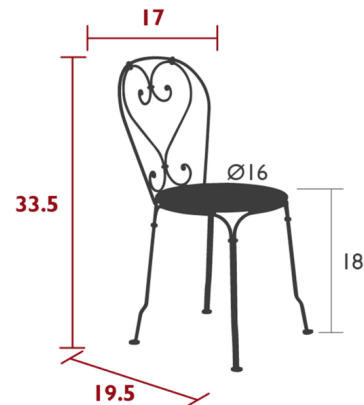

By Fermob

Description

Part of a long French tradition, the 1900 Chair Set of 2 mimics the design of chairs found throughout the romantic, gardens, parks and bandstands of yesteryear. This chair's frame uses steel to create a structurally solid piece of furniture that also incorporates intricate scroll work indicative of Fermob's 1900 Collection. The 1900 Chair also incorporates modern-day, ergonomic construction, making it more practical and comfortable. Stackable up to 10 chairs. Cushion available, sold separately.

Shown in red ochre

Specifications

COLOR	N/A
BODY FINISH	Red Ochre
WATTAGE	N/A
DIMMER	N/A
DIMENSIONS	17"W x 33.5"H x 19.5"D
BULB	N/A
COUNTRY OF ORIGIN	France

CLICK TO VIEW PRODUCT

Notes: