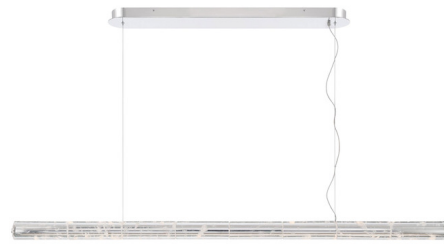

Lightology

lightology.com
866-954-4489
07-01-26

Project: _____

Company: _____

Location: _____ Fixture Type: _____

SPEC #: **GLD1492532**

Approved On: _____ Approved By: _____

Crystallo Color-Select Linear Pendant By Golden Lighting

Description

The Golden Lighting Crystallo Integrated LED Linear Pendant combines modern and glam design with a polished nickel finish and a crystal shade, creating a captivating illumination that elevates kitchens and dining areas. Features color-select technology which allows user to select between 3000K, 4000K and 5000K color temperature options.

Shown in polished nickel / crystal

Specifications

COLOR Crystal
BODY FINISH Polished Nickel
WATTAGE 50W
DIMMER Low Voltage Electronic
DIMENSIONS 64.38"L x 2.75"W x 2.75"H
INTEGRATED LED MODULE 1 x LED/50W/120V LED
COUNTRY OF ORIGIN China