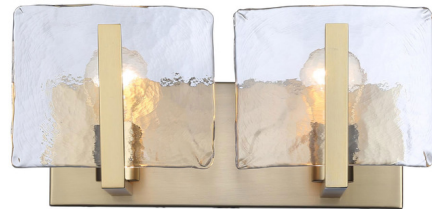

Lightology

lightology.com
866-954-4489
07-04-26

Project: _____

Company: _____

Location: _____ Fixture Type: _____

SPEC #: **GLD1492648**

Approved On: _____ Approved By: _____

Aenon Bathroom Vanity Light By Golden Lighting

Description

Aenon's universal style positions the series as a contemporary design perfect for transitional to modern homes. The striking Hammered Water Glass draws the eye and quickly becomes a topic of conversation and admiration. Strong masculine steel arms cradle Aenon's unique glass panels, suspending them mid-air. When lit, the Hammered Water Glass contrasts the contemporary finishes and reflect the bright light.

Shown in brushed champagne brass / clear hammered glass

Specifications

COLOR Clear Hammered Glass
BODY FINISH Brushed Champagne Brass
WATTAGE 34W
DIMMER Standard 120V
DIMENSIONS 14.25"W x 6.75"H x 5.88"D
BULB NOT INCLUDED 2 x A19/Medium (E26)/17W/120V LED
COUNTRY OF ORIGIN China