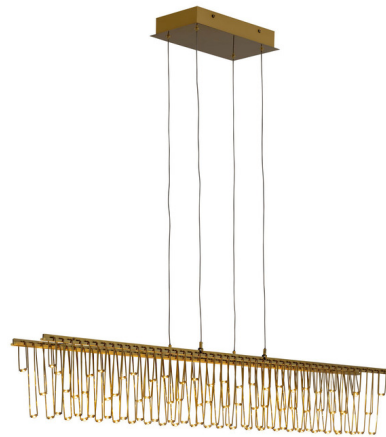

## Lucerna Linear Pendant By Golden Lighting

### Description

Introducing Lucerna, a linear pendant that redefines luxury and transforms any space into a breathtaking haven of elegance. With its gold-plated stainless-steel construction and three-tiered cascading design, Lucerna captivates the eye and inspires awe, drawing attention upward with a graceful visual flow that feels almost celestial. Adorned with delicate LED lights along each tiered rim, Lucerna bathes your space in a warm, golden glow, creating a sanctuary of sophistication and warmth. Its design mimics a burst of twinkling lights, casting a magical, sparkling ambiance that makes every moment feel extraordinary.

### Specifications

COLOR . . . . . N/A  
BODY FINISH . . . . . Stainless Steel Gold  
WATTAGE . . . . . 33.6W  
DIMMER . . . . . Low Voltage Electronic  
DIMENSIONS . . . . . 47.5"L x 4.75"W x 7.5"H  
INTEGRATED LED MODULE . . . . . 1 x LED/33.6W/120V LED  
COUNTRY OF ORIGIN . . . . . China

Shown in stainless steel gold

CLICK TO VIEW PRODUCT

Notes: