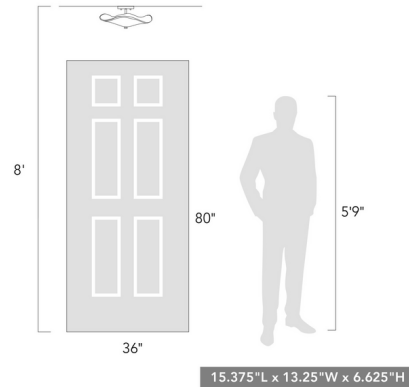

### Specifications

|                   |                                  |
|-------------------|----------------------------------|
| COLOR             | Clear Hammered Glass             |
| BODY FINISH       | Modern Brass                     |
| WATTAGE           | 18W                              |
| DIMMER            | Standard 120V                    |
| DIMENSIONS        | 15.38\"W x 6.63\"H               |
| BULB NOT INCLUDED | 2 x A19/Medium (E26)/9W/120V LED |
| COUNTRY OF ORIGIN | China                            |