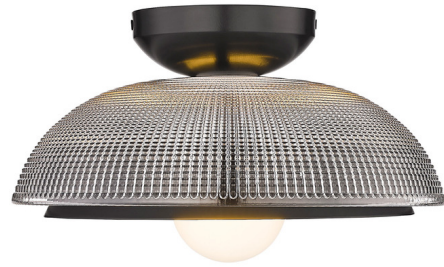

Lightology

lightology.com
866-954-4489
07-09-26

Project: _____

Company: _____

Location: _____ Fixture Type: _____

SPEC #: **GLD1492899**

Approved On: _____ Approved By: _____

Crawford Ceiling Light Fixture By Golden Lighting

Description

Evocative of the Art Deco style of the glamorous roaring twenties, this flirty, vintage-inspired design has mid-century modern elements. The textured Retro Prism Glass skirts the smooth shade for a layered look that is pure feminine sophistication. Complete the glam look of this damp-rated fixture with an oversized globe bulb.

Shown in matte black / retro prism glass

Specifications

| | |
|-------------------|-----------------------------------|
| COLOR | Retro Prism Glass |
| BODY FINISH | Matte Black |
| WATTAGE | 17W |
| DIMMER | Standard 120V |
| DIMENSIONS | 11.75"W x 5.63"H |
| BULB NOT INCLUDED | 1 x G25/Medium (E26)/17W/120V LED |
| COUNTRY OF ORIGIN | China |