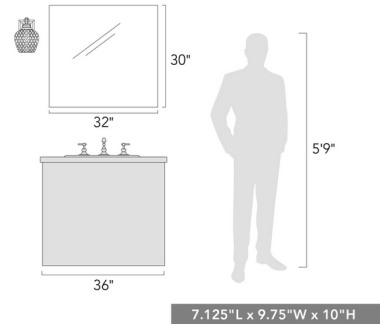

### Specifications

COLOR	Clear
BODY FINISH	Brushed Gold
WATTAGE	17W
DIMMER	Standard 120V
DIMENSIONS	7.13\"W x 10\"H x 9.75\"D
BULB NOT INCLUDED	1 x A19/Medium (E26)/17W/120V LED
COUNTRY OF ORIGIN	China