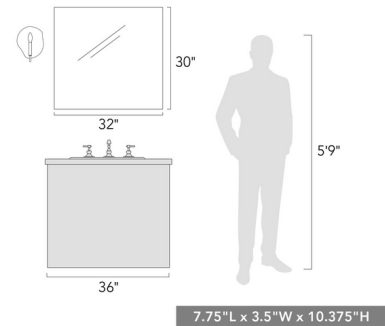

Shown in matte black

Specifications

COLOR	N/A
BODY FINISH	Matte Black
WATTAGE	9W
DIMMER	Standard 120V
DIMENSIONS	7.75\"W x 10.38\"H x 3.5\"D
BULB NOT INCLUDED	1 x B10/Candelabra (E12)/9W/120V LED
COUNTRY OF ORIGIN	China