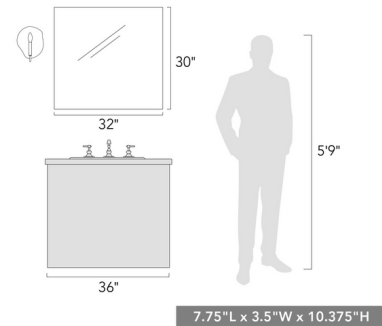

Shown in matte black

Specifications

COLOR	N/A
BODY FINISH	Matte Black
WATTAGE	9W
DIMMER	Standard 120V
DIMENSIONS	7.75"W x 10.38"H x 3.5"D
BULB NOT INCLUDED	1 x B10/Candelabra (E12)/9W/120V LED
COUNTRY OF ORIGIN	China