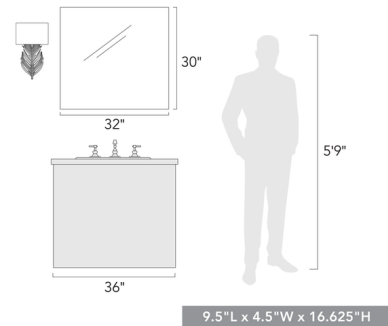

Shown in gold / ivory

Specifications

COLOR	Ivory
BODY FINISH	Gold
WATTAGE	18W
DIMMER	Standard 120V
DIMENSIONS	9.5"W x 16.63"H x 4.5"D
BULB NOT INCLUDED	2 x CA10/Candelabra (E12)/9W/120V LED
COUNTRY OF ORIGIN	China