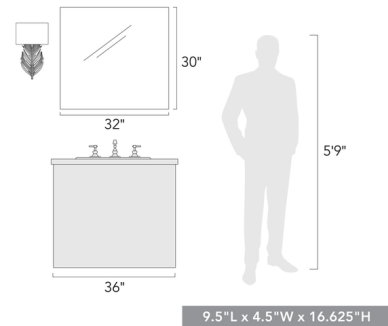

### Specifications

COLOR	Ivory
BODY FINISH	Gold
WATTAGE	18W
DIMMER	Standard 120V
DIMENSIONS	9.5"W x 16.63"H x 4.5"D
BULB NOT INCLUDED	2 x CA10/Candelabra (E12)/9W/120V LED
COUNTRY OF ORIGIN	China

CLICK TO VIEW PRODUCT