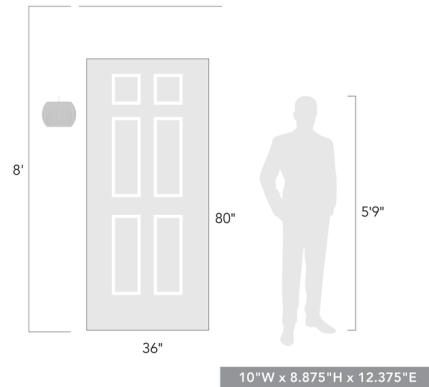

Shown in black / rattan

Specifications

COLOR	N/A
BODY FINISH	Black / Rattan
WATTAGE	17W
DIMMER	Standard 120V
DIMENSIONS	10\"W x 8.88\"H x 12.38\"D
BULB NOT INCLUDED	1 x A19/Medium (E26)/17W/120V LED
COUNTRY OF ORIGIN	China