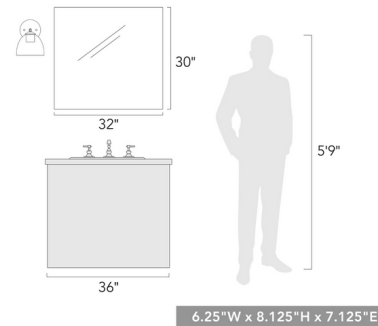

### Specifications

COLOR	Clear
BODY FINISH	Matte Black
WATTAGE	17W
DIMMER	Standard 120V
DIMENSIONS	6.25"W x 8.13"H x 7.13"D
BULB NOT INCLUDED	1 x A19/Medium (E26)/17W/120V LED
COUNTRY OF ORIGIN	China

CLICK TO VIEW PRODUCT