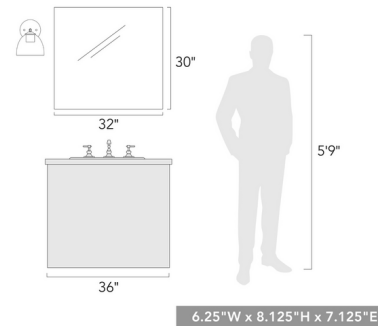

Description

Roxie's clean, modern look complements a wide variety of transitional interiors. Make a bold statement with this minimalist-inspired Wall Sconce. Large clear glass shades allow for widespread illumination, while the multi-functional versatility enables you to customize the installation to fit your application. Install the fixtures on a wall or ceiling and pivot the shades for directional lighting. Personalize further by choosing between finish options.

Shown in matte black / clear

Specifications

COLOR	Clear
BODY FINISH	Matte Black
WATTAGE	17W
DIMMER	Standard 120V
DIMENSIONS	6.25"W x 8.13"H x 7.13"D
BULB NOT INCLUDED	1 x A19/Medium (E26)/17W/120V LED
COUNTRY OF ORIGIN	China