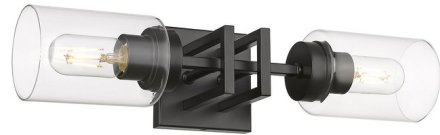

Lightology

lightology.com
866-954-4489
07-06-26

Project: _____

Company: _____

Location: _____ Fixture Type: _____

SPEC #: **GLD1492945**

Approved On: _____ Approved By: _____

Tribeca 2 Light Wall Sconce By Golden Lighting

Description

Tribeca is a contemporary, geometric 2 Light Wall Sconce. This fixture brings a sophisticated style to any space. This clean transitional design pairs well with modern fashions.

Shown in matte black

Specifications

COLOR	N/A
BODY FINISH	Matte Black
WATTAGE	18W
DIMMER	Standard 120V
DIMENSIONS	19"W x 4.5"H x 6"D
BULB NOT INCLUDED	2 x A19/Medium (E26)/9W/120V LED
COUNTRY OF ORIGIN	China

CLICK TO VIEW PRODUCT