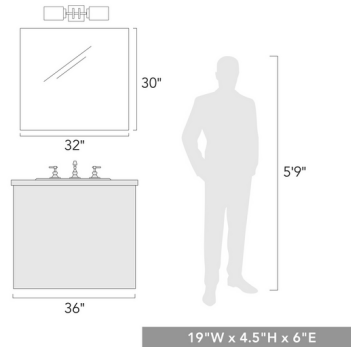

Description

Tribeca is a contemporary, geometric 2 Light Wall Sconce. This fixture brings a sophisticated style to any space. This clean transitional design pairs well with modern fashions.

Shown in matte black

Specifications

COLOR	N/A
BODY FINISH	Matte Black
WATTAGE	18W
DIMMER	Standard 120V
DIMENSIONS	19"W x 4.5"H x 6"D
BULB NOT INCLUDED	2 x A19/Medium (E26)/9W/120V LED
COUNTRY OF ORIGIN	China

CLICK TO VIEW PRODUCT