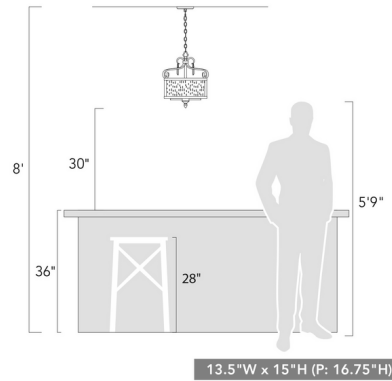

### Specifications

COLOR	Seeded
BODY FINISH	Bronze
WATTAGE	36W
DIMMER	Standard 120V
DIMENSIONS	18.5"W x 16.75"H
BULB NOT INCLUDED	4 x B10/Candelabra (E12)/9W/120V LED
COUNTRY OF ORIGIN	China

CLICK TO VIEW PRODUCT