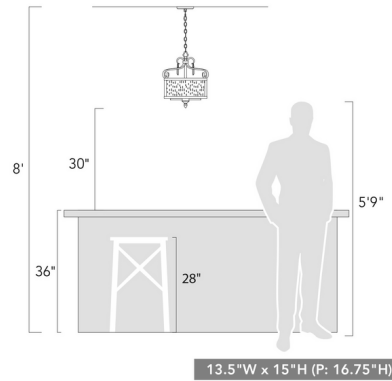

Shown in bronze / seeded

Specifications

COLOR	Seeded
BODY FINISH	Bronze
WATTAGE	36W
DIMMER	Standard 120V
DIMENSIONS	18.5"W x 16.75"H
BULB NOT INCLUDED	4 x B10/Candelabra (E12)/9W/120V LED
COUNTRY OF ORIGIN	China

CLICK TO VIEW PRODUCT

Notes: