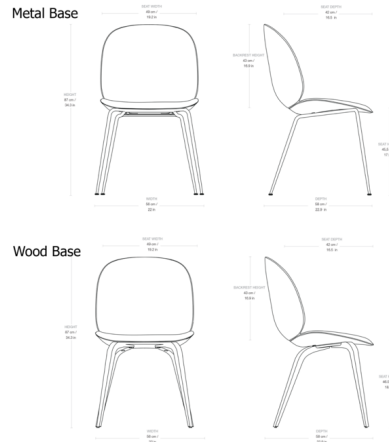

### Description

Since it was first introduced in 2013, the Beetle Chair has been well-received by consumers and interior designers alike thanks to its both its functionality and aesthetics. Inspired by an insect's shell, the Beetle features a curving, organic silhouette with a rigid exterior shell and soft, cushioned seat and backrest. The Beetle Chair is available in a variety of fabrics with either slim metal legs or tapered wooden legs, making it suitable for a wide array of interiors. Note: Davenport, Hearth, Instill, Metaphor, Mode, and Tempo fabrics are only available with Antique Brass or Black metal base.

### Specifications

COLOR	Metaphor 36
BODY FINISH	Black
WATTAGE	N/A
DIMMER	N/A
DIMENSIONS	22"W x 34.3"H x 22.9"D
BULB	N/A

CLICK TO VIEW PRODUCT

Notes: