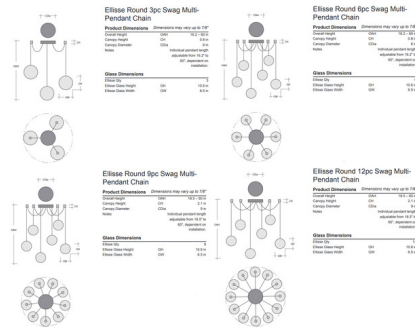

Lightology

lightology.com
866-954-4489
07-08-26

Project: _____
 Company: _____
 Location: _____ Fixture Type: _____
 SPEC #: **HMR1493060**
 Approved On: _____ Approved By: _____

Ellisse Oval Chain Swag Chandelier By Hammerton Studio

Description

The Ellisse Oval Chain Swag Chandelier brings both form and function to your interior space. The decorative, oval link chains hold shades, complemented with a ribbon of molten crystal glass, that cast warm shadows of light across your room. Each Piece is a unique work of art. Sloped ceiling compatible to 45 degrees. Includes ceiling hooks, one for each pendant, that allows you to create your own unique piece.

Shown in beige silver / optic clear

Specifications

COLOR Optic Clear
 BODY FINISH Beige Silver
 WATTAGE 21W
 DIMMER Standard 120V
 DIMENSIONS 15.5"W x 13.7"H
 BULB NOT INCLUDED 3 x A19/Medium (E26)/7W/120V LED
 OTHER BULB OPTIONS A19/Medium (E26)/40W/120V Incandescent
 COUNTRY OF ORIGIN United States