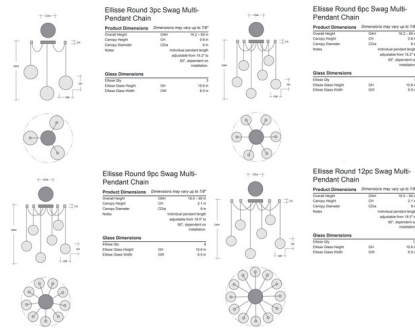

Lightology

lightology.com
866-954-4489
04-25-26

Project: _____

Company: _____

Location: _____ Fixture Type: _____

SPEC #: **HMR1493060**

Approved On: _____ Approved By: _____

Ellisse Oval Chain Swag Chandelier By Hammerton Studio

Description

The Ellisse Oval Chain Swag Chandelier brings both form and function to your interior space. The decorative, oval link chains hold shades, complemented with a ribbon of molten crystal glass, that cast warm shadows of light across your room. Each Piece is a unique work of art. Sloped ceiling compatible to 45 degrees. Includes ceiling hooks, one for each pendant, that allows you to create your own unique piece.

Shown in beige silver / optic clear

Specifications

COLOR Optic Clear
 BODY FINISH Beige Silver
 WATTAGE 21W
 DIMMER Standard 120V
 DIMENSIONS 15.5"W x 13.7"H
 BULB NOT INCLUDED 3 x A19/Medium (E26)/7W/120V LED
 OTHER BULB OPTIONS A19/Medium (E26)/40W/120V Incandescent
 COUNTRY OF ORIGIN United States