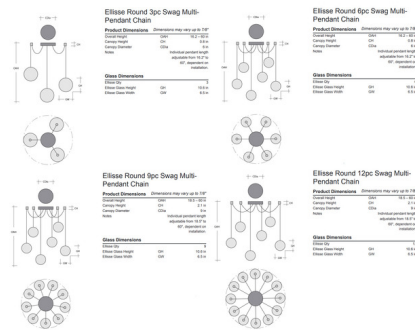

Lightology

lightology.com
866-954-4489
04-25-26

Project: _____
 Company: _____
 Location: _____ Fixture Type: _____
 SPEC #: **HMR1493070**
 Approved On: _____ Approved By: _____

Ellisse Rectangular Chain Swag Chandelier By Hammerton Studio

Description

The Ellisse Rectangular Chain Swag Chandelier brings both form and function to your interior space. The decorative, rectangular link chains hold shades, complemented with a ribbon of molten crystal glass, that cast warm shadows of light across your room. Each Piece is a unique work of art. Sloped ceiling compatible to 45 degrees. Includes ceiling hooks, one for each pendant, that allows you to create your own unique piece.

Shown in flat bronze / optic bronze

Specifications

COLOR	Optic Bronze
BODY FINISH	Flat Bronze
WATTAGE	21W
DIMMER	Standard 120V
DIMENSIONS	15.5"W x 13.7"H
BULB NOT INCLUDED	3 x A19/Medium (E26)/7W/120V LED
COUNTRY OF ORIGIN	United States