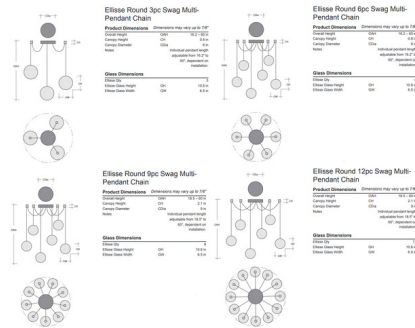

### Description

The Ellisse Diamond Chain Swag Chandelier brings both form and function to your interior space. The decorative, diamond link chains hold shades, complemented with a ribbon of molten crystal glass, that cast warm shadows of light across your room. Each Piece is a unique work of art. Sloped ceiling compatible to 45 degrees. Includes ceiling hooks, one for each pendant, that allows you to create your own unique piece.

### Specifications

COLOR . . . . . Optic Bronze  
 BODY FINISH . . . . . Gilded Brass  
 WATTAGE . . . . . 21W  
 DIMMER . . . . . Standard 120V  
 DIMENSIONS . . . . . 15.5"W x 13.7"H  
 BULB NOT INCLUDED . . . . . 3 x A19/Medium (E26)/7W/120V LED  
 OTHER BULB OPTIONS . . . . . A19/Medium (E26)/40W/120V Incandescent  
 COUNTRY OF ORIGIN . . . . . United States