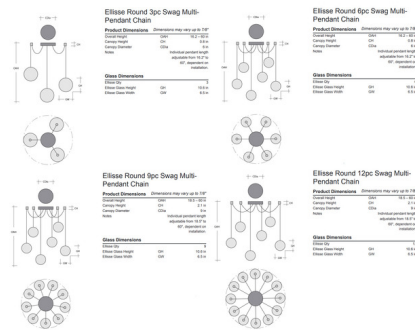

### Description

The Ellisse Diamond Chain Swag Chandelier brings both form and function to your interior space. The decorative, diamond link chains hold shades, complemented with a ribbon of molten crystal glass, that cast warm shadows of light across your room. Each Piece is a unique work of art. Sloped ceiling compatible to 45 degrees. Includes ceiling hooks, one for each pendant, that allows you to create your own unique piece.

### Specifications

COLOR . . . . . Optic Bronze  
 BODY FINISH . . . . . Gilded Brass  
 WATTAGE . . . . . 21W  
 DIMMER . . . . . Standard 120V  
 DIMENSIONS . . . . . 15.5"W x 13.7"H  
 BULB NOT INCLUDED . . . . . 3 x A19/Medium (E26)/7W/120V LED  
 OTHER BULB OPTIONS . . . . . A19/Medium (E26)/40W/120V Incandescent  
 COUNTRY OF ORIGIN . . . . . United States