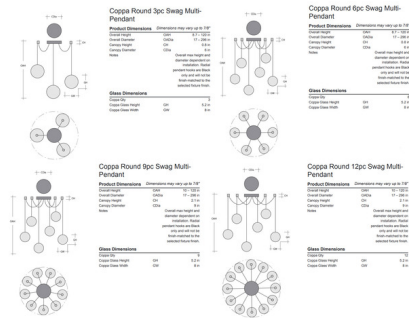

Lightology

lightology.com
866-954-4489
07-08-26

Project: _____

Company: _____

Location: _____ Fixture Type: _____

SPEC #: **HMRI493252**

Approved On: _____ Approved By: _____

Coppa Oval Chain Swag Chandelier By Hammerton Studio

Description

The Coppa Oval Chain Swag Chandelier creates a magic dance of light across your interior space. The decorative, oval link chains hold shades, complemented with a ribbon of molten crystal glass, that cast warm shadows of light across your room. Each Piece is a unique work of art. Sloped ceiling compatible to 45 degrees. Includes ceiling hooks, one for each pendant, that allows you to create your own unique piece.

Shown in beige silver / optic clear

Specifications

COLOR Optic Clear
 BODY FINISH Beige Silver
 WATTAGE 21W
 DIMMER Standard 120V
 DIMENSIONS 17"W x 8.7"H
 BULB NOT INCLUDED 3 x A19/Medium (E26)/7W/120V LED
 COUNTRY OF ORIGIN United States