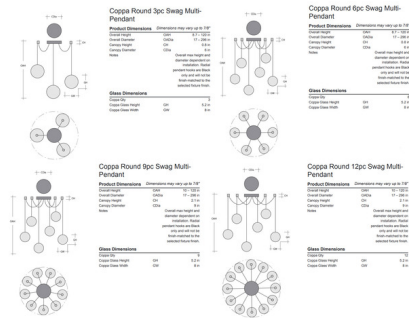

Lightology

lightology.com
866-954-4489
04-25-26

Project: _____

Company: _____

Location: _____ Fixture Type: _____

SPEC #: **HMRI493252**

Approved On: _____ Approved By: _____

Coppa Oval Chain Swag Chandelier By Hammerton Studio

Description

The Coppa Oval Chain Swag Chandelier creates a magic dance of light across your interior space. The decorative, oval link chains hold shades, complemented with a ribbon of molten crystal glass, that cast warm shadows of light across your room. Each Piece is a unique work of art. Sloped ceiling compatible to 45 degrees. Includes ceiling hooks, one for each pendant, that allows you to create your own unique piece.

Shown in beige silver / optic clear

Specifications

COLOR Optic Clear
 BODY FINISH Beige Silver
 WATTAGE 21W
 DIMMER Standard 120V
 DIMENSIONS 17"W x 8.7"H
 BULB NOT INCLUDED 3 x A19/Medium (E26)/7W/120V LED
 COUNTRY OF ORIGIN United States