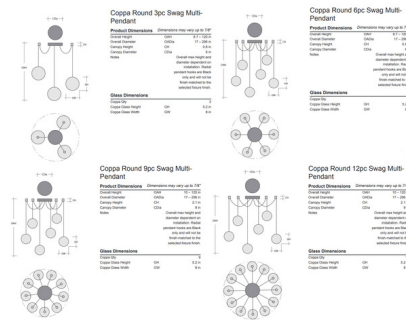

Lightology

lightology.com
866-954-4489
04-25-26

Project: _____

Company: _____

Location: _____ Fixture Type: _____

SPEC #: **HMR1493271**

Approved On: _____ Approved By: _____

Coppa Rectangular Chain Swag Chandelier By Hammerton Studio

Description

The Coppa Rectangular Chain Swag Chandelier creates a magic dance of light across your interior space. The decorative, rectangular link chains hold shades, complemented with a ribbon of molten crystal glass, that cast warm shadows of light across your room. Each Piece is a unique work of art. Sloped ceiling compatible to 45 degrees. Includes ceiling hooks, one for each pendant, that allows you to create your own unique piece.

Shown in gilded brass / optic amber

Specifications

COLOR Optic Amber
 BODY FINISH Gilded Brass
 WATTAGE 21W
 DIMMER Standard 120V
 DIMENSIONS 17"W x 8.7"H
 BULB NOT INCLUDED 3 x A19/Medium (E26)/7W/120V LED
 COUNTRY OF ORIGIN United States