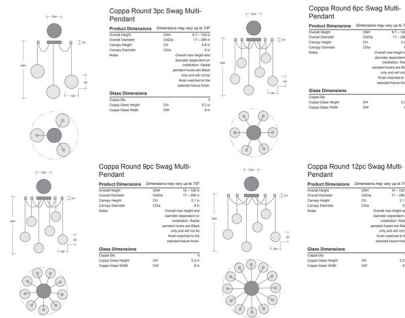

Lightology

lightology.com
866-954-4489
07-08-26

Project: _____

Company: _____

Location: _____ Fixture Type: _____

SPEC #: **HMR1493271**

Approved On: _____ Approved By: _____

Coppa Rectangular Chain Swag Chandelier By Hammerton Studio

Description

The Coppa Rectangular Chain Swag Chandelier creates a magic dance of light across your interior space. The decorative, rectangular link chains hold shades, complemented with a ribbon of molten crystal glass, that cast warm shadows of light across your room. Each Piece is a unique work of art. Sloped ceiling compatible to 45 degrees. Includes ceiling hooks, one for each pendant, that allows you to create your own unique piece.

Shown in gilded brass / optic amber

Specifications

COLOR Optic Amber
BODY FINISH Gilded Brass
WATTAGE 21W
DIMMER Standard 120V
DIMENSIONS 17"W x 8.7"H
BULB NOT INCLUDED 3 x A19/Medium (E26)/7W/120V LED
COUNTRY OF ORIGIN United States