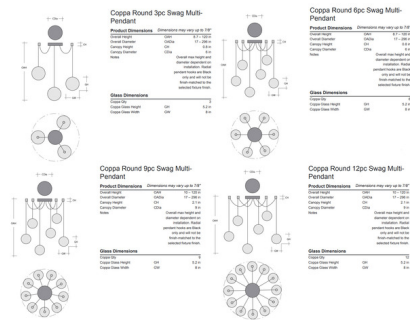

### Specifications

COLOR	Optic Clear
BODY FINISH	Matte Black
WATTAGE	21W
DIMMER	Standard 120V
DIMENSIONS	17"W x 8.7"H
BULB NOT INCLUDED	3 x A19/Medium (E26)/7W/120V LED
COUNTRY OF ORIGIN	United States

CLICK TO VIEW PRODUCT