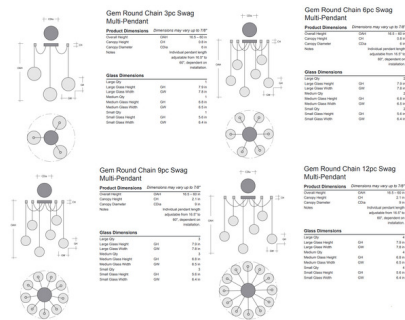

CLICK TO VIEW PRODUCT

Notes: