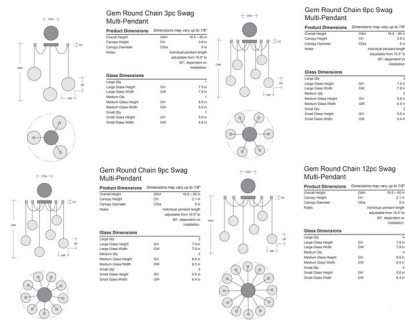

CLICK TO VIEW PRODUCT

Notes: