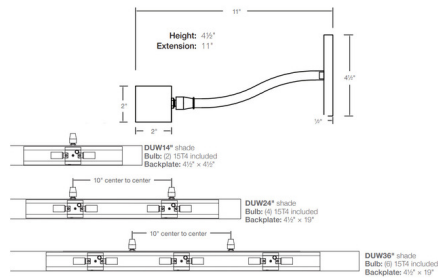

By House Of Troy

Description

The Ultra Wide Picture Light has a curved dome shaped metal shade that will bring the perfect light to your works of art. Shade swivels for easy positioning of light right where you need it. Features a polished metal reflector in the shade for maximum light output.

Shown in mahogany bronze

Specifications

COLOR	N/A
BODY FINISH	Mahogany Bronze
WATTAGE	4W
DIMMER	Standard 120V
DIMENSIONS	14"W x 4.5"H x 11"D
BULB INCLUDED	2 x T4/Candelabra (E12)/2W/120V LED
COUNTRY OF ORIGIN	United States