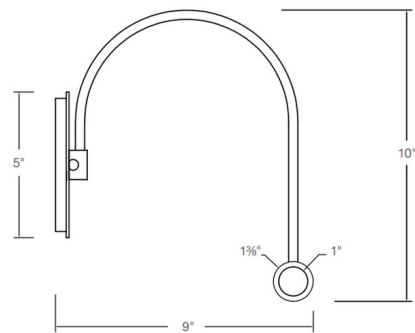

By House Of Troy

Description

The Slim Line LED Picture Light has a smooth tubular metal body, that will bring the perfect light to your works of art. Shade rotates to adjust light where you want it. With the integrated LED, there is diffused, even light with no UV damage to your works of art. Dimmable to 5 percent with a triac (standard) dimmer, sold separately.

Specifications

COLOR	N/A
BODY FINISH	Satin Nickel
WATTAGE	4.5W
DIMMER	Standard 120V
DIMENSIONS	16"W x 9.5"H x 9"D
INTEGRATED LED MODULE	1 x LED/4.5W/120V LED
COUNTRY OF ORIGIN	United States

Technical Information

PRODUCT DIMENSIONS	Backplate: 5" Diameter
COLOR RENDERING	90 CRI
LAMP COLOR	2700K
LUMENS/WATT	80.00
LUMINOUS FLUX	360 lumens

Shown in satin nickel

CLICK TO VIEW PRODUCT

Notes: