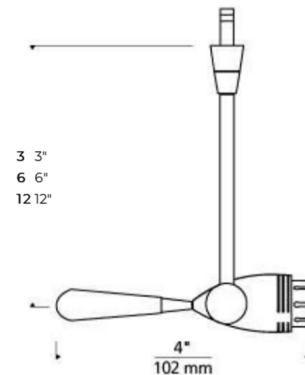

Lightology

lightology.com
866-954-4489
04-25-26

Project: _____

Company: _____

Location: _____ Fixture Type: _____

SPEC #: **ELE14955**

Approved On: _____ Approved By: _____

Wall Monorail Aero Head

By Visual Comfort Architectural

Description

The Aero Wall Monorail Head is a sleek, streamlined head which rotates 360 degrees and pivots 260 degrees to direct the beam. Available in three stem lengths. The removable handle extension on the back serves as a functional addition assisting with pivots and rotations. Shade accessories allow you to create the ideal custom element. Compatible for use with 1-circuit Wall Monorail track system. Includes Wall Monorail connector. Dimmer type dependent on system transformer (low voltage magnetic or electronic). Note: A shade accessory is required, and sold separately.

Shown in antique bronze

Specifications

COLOR	N/A
BODY FINISH	Antique Bronze
WATTAGE	7W
DIMMER	Dimmable
DIMENSIONS	3"L x 4"D
BULB NOT INCLUDED	1 x MR16/GU5.3 (bipin)/7W/12V LED

CLICK TO VIEW PRODUCT

Notes: