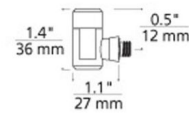

### Description

Wall Monorail Freejack Connector adapts any Freejack head to wall monorail system. ETL listed. 1.4 inch height x 1.1 inch depth. For Wall Monorail system only.

Shown in satin nickel

### Specifications

COLOR	N/A
BODY FINISH	Satin Nickel
WATTAGE	N/A
DIMMER	N/A
DIMENSIONS	1.4"H x 1.1"D
BULB	N/A

CLICK TO VIEW PRODUCT

Notes: