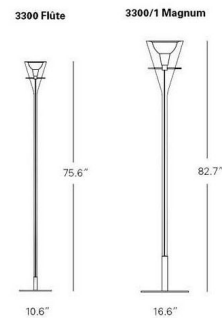

By Fontana Arte

Description

Flute Floor Lamp, available in two sizes, features a Chrome plated base and reflector support and a reflector in chrome plated polished aluminum with transparent feeding cable. Borosilicate transparent glass stem. Both sizes include dimmer control.

Shown in chrome / transparent

Specifications

COLOR Transparent
BODY FINISH Chrome
WATTAGE 72W
DIMMER Included
DIMENSIONS 10.6"W x 75.6"H
BULB NOT INCLUDED 1 x A19/Medium (E26)/72W/120V Incandescent
COUNTRY OF ORIGIN Italy