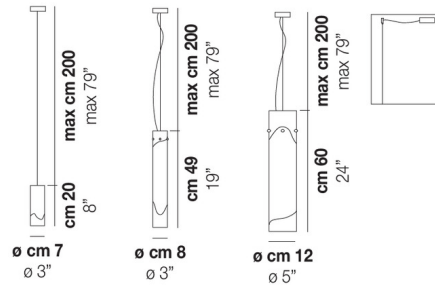

Description

The Lio Pendant features a blown glass shade created with a technique that enables modelling a white glass band into several layers of crystal.

Shown in nickel / white / clear

Specifications

COLOR White / Clear
 BODY FINISH Nickel
 WATTAGE 60W
 DIMMER Standard 120V
 DIMENSIONS 3"W x 8"H
 BULB NOT INCLUDED 1 x JCD/G9/60W/120V Halogen

Technical Information

PRODUCT DIMENSIONS Cable: 79"L

CLICK TO VIEW PRODUCT

Notes: