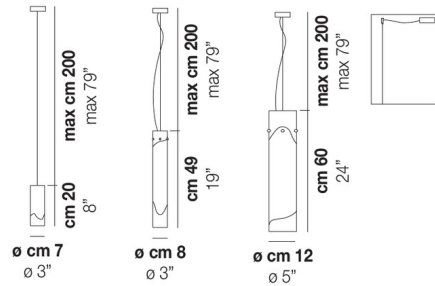

Description

The Lio Pendant features a blown glass shade created with a technique that enables modelling a white glass band into several layers of crystal.

Shown in nickel / white / clear

Specifications

COLOR White / Clear
BODY FINISH Nickel
WATTAGE 60W
DIMMER Standard 120V
DIMENSIONS 3"W x 8"H
BULB NOT INCLUDED 1 x JCD/G9/60W/120V Halogen

Technical Information

PRODUCT DIMENSIONS Cable: 79"L

CLICK TO VIEW PRODUCT

Notes: