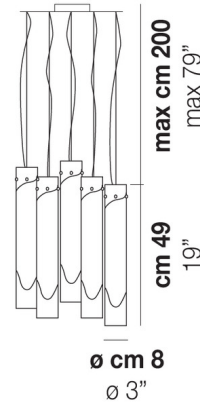

### Description

Lio 5-light Pendant features a satin nickel finish with blown glass lamps created with technique that enables modelling a white glass band into several layers of crystal.

Shown in nickel / white

### Specifications

COLOR	White
BODY FINISH	Nickel
WATTAGE	40W
DIMMER	Standard 120V
DIMENSIONS	14"W x 19"H
BULB NOT INCLUDED	5 x A19/Medium (E26)/8W/120V LED
OTHER BULB OPTIONS	5 x A19/Medium (E26)/120V LED