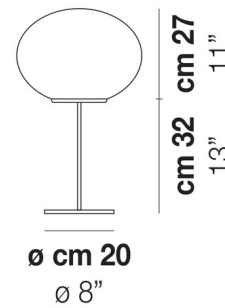

### Description

The Lucciola Table Lamp features a satin nickel finish with a white glossy glass shade.

Shown in nickel / white

### Specifications

COLOR	White
BODY FINISH	Nickel
WATTAGE	75W
DIMMER	Not Included
DIMENSIONS	7.87"W x 23.23"H
BULB NOT INCLUDED	1 x A19/Medium (E26)/75W/120V Incandescent
OTHER BULB OPTIONS	1 x A19/Medium (E26)/120V LED