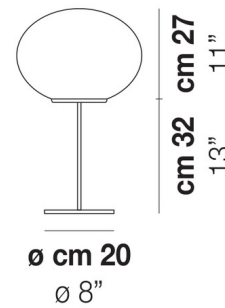

Lightology

lightology.com
866-954-4489
05-27-26

Project: _____

Company: _____

Location: _____ Fixture Type: _____

SPEC #: **VIS149896**

Approved On: _____ Approved By: _____

Lucciola Stem Table Lamp

By Vistosi

Description

The Lucciola Table Lamp features a satin nickel finish with a white glossy glass shade.

Shown in nickel / white

Specifications

COLOR	White
BODY FINISH	Nickel
WATTAGE	75W
DIMMER	Not Included
DIMENSIONS	7.87"W x 23.23"H
BULB NOT INCLUDED	1 x A19/Medium (E26)/75W/120V Incandescent
OTHER BULB OPTIONS	1 x A19/Medium (E26)/120V LED