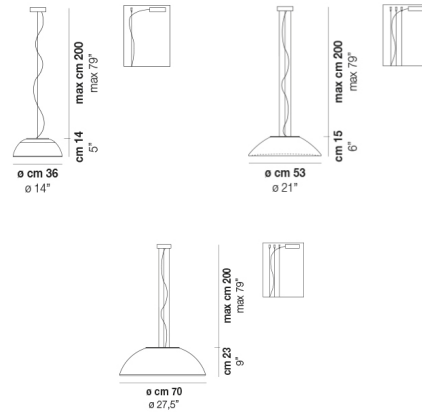

### Description

The Infinita Pendant is the perfect addition to any space in need of additional lighting. Its dome-shaped shade is crafted from translucent white glass to softly diffuse light with a warm glow. Place a grouping of various sizes suspended at different heights to create an artful installation in a lobby or stairway.

### Specifications

COLOR . . . . . White  
 BODY FINISH . . . . . Matte White  
 WATTAGE . . . . . 120W  
 DIMMER . . . . . Standard 120V  
 DIMENSIONS . . . . . 21"W x 6"H  
 BULB NOT INCLUDED . . . . . 2 x A19/Medium (E26)/60W/120V Incandescent  
 OTHER BULB OPTIONS . . . . . 2 x A19/Medium (E26)/120V LED