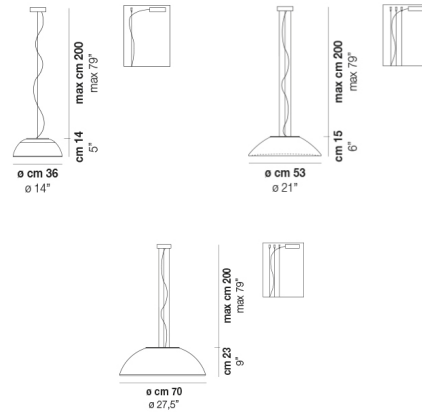

Shown in matte white / white