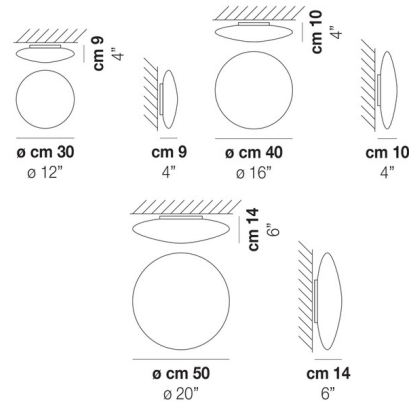

Description

The Saba Ceiling Lamp features a white blown glass shade, and is available in three sizes.

Shown in white / white

Specifications

COLOR	White
BODY FINISH	White
WATTAGE	75W
DIMMER	Standard 120V
DIMENSIONS	11.81"L x 11.81"W x 3.54"H
BULB NOT INCLUDED	1 x A19/Medium (E26)/75W/120V Incandescent
OTHER BULB OPTIONS	1 x A19/Medium (E26)/120V LED