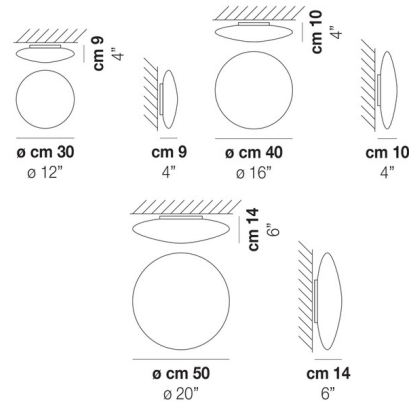

Description

The Saba Ceiling Lamp features a white blown glass shade, and is available in three sizes.

Shown in white / white

Specifications

| | |
|--------------------|--|
| COLOR | White |
| BODY FINISH | White |
| WATTAGE | 75W |
| DIMMER | Standard 120V |
| DIMENSIONS | 11.81"L x 11.81"W x 3.54"H |
| BULB NOT INCLUDED | 1 x A19/Medium (E26)/75W/120V Incandescent |
| OTHER BULB OPTIONS | 1 x A19/Medium (E26)/120V LED |