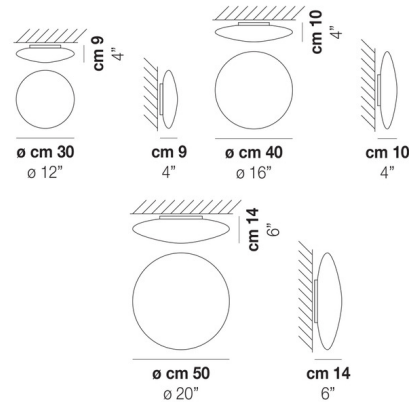

Description

The Saba Ceiling Lamp features a white blown glass shade, and is available in three sizes.

Shown in white / white

Specifications

COLOR	White
BODY FINISH	White
WATTAGE	75W
DIMMER	Standard 120V
DIMENSIONS	11.81"L x 11.81"W x 3.54"H
BULB NOT INCLUDED	1 x A19/Medium (E26)/75W/120V Incandescent
OTHER BULB OPTIONS	1 x A19/Medium (E26)/120V LED