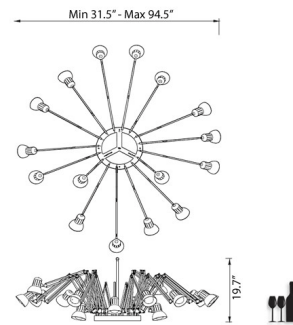

Specifications

COLOR Black
BODY FINISH Chrome
WATTAGE 128W
DIMMER Standard 120V
DIMENSIONS 31.5"W x 19.7"H
BULB NOT INCLUDED 16 x A19/Medium (E26)/8W/120V LED
OTHER BULB OPTIONS 16 x A19/Medium (E26)/60W/120V Incandescent
COUNTRY OF ORIGIN Netherlands

Technical Information

PRODUCT DIMENSIONS Canopy: 5.5" Diameter

Shown in chrome / black

CLICK TO VIEW PRODUCT

Notes: