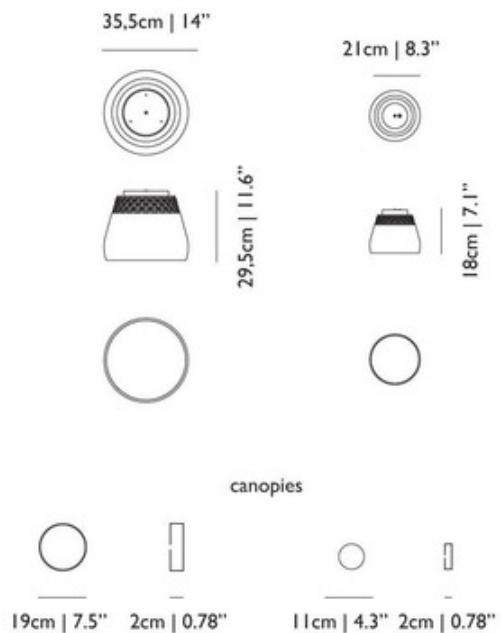

Technical Information

PRODUCT DIMENSIONS	Adjustable Cable: 157.5"L

SPEC # MOO150087

COMPANY	PROJECT	FIXTURE TYPE	APPROVED BY	DATE