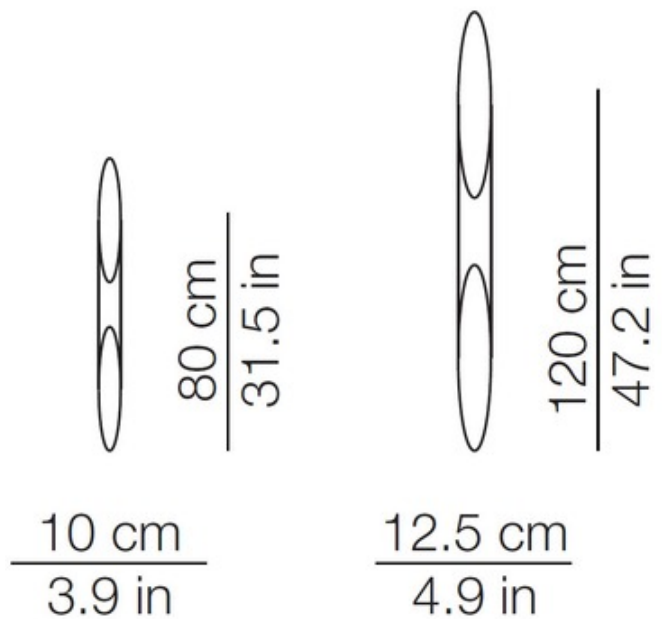

DESIGNER Marzio Rusconi Clerici
BRAND kdln

DESCRIPTION

The Shakti Fix Wall Light offers a bold look, featuring a colorful laser cut tubular light diffuser that blends with the light when fully illuminated. Available in White. May only be mounted vertically. CE listed.

SHADE COLOR	White
BODY FINISH	N/A
WATTAGE	6W
DIMMER	Standard 120V
DIMENSIONS	4"W x 31.5"H x 5"D
BULB NOT INCLUDED	
LAMP	1 x A19/Medium (E26)/6W/120V LED

SPEC # KUN150103

COMPANY	PROJECT	FIXTURE TYPE	APPROVED BY	DATE