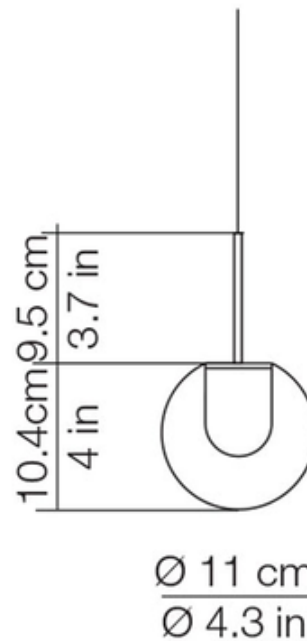

DESIGNER Emmanuel Babled

BRAND kdln

DESCRIPTION

The Dew Mini Pendant adds a clean simple look with high powered light to your interior space. The Transparent glass globe surrounds a die cast aluminum heat sink. Stand alone or group together for a bold look that is all your own. Canopy: 4.9 inch diameter.

Shown in: Chrome / Transparent

SHADE COLOR	Transparent
BODY FINISH	Chrome
WATTAGE	4.2W
DIMMER	Standard 120V
DIMENSIONS	4.3"W x 4"H
INTEGRATED LED MODULE	
LAMP	1 x LED/4.2W/120V LED

Technical Information

LUMINOUS FLUX	500 lumens
LUMENS/WATT	119.05
LAMP COLOR	2700K
COLOR RENDERING	90 CRI

SPEC # KUN150113

COMPANY	PROJECT	FIXTURE TYPE	APPROVED BY	DATE