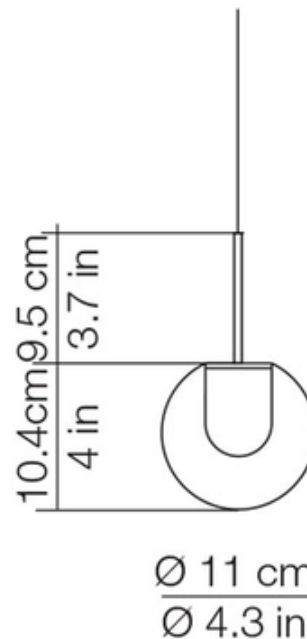

DESIGNER Emmanuel Babled
BRAND kdln

DESCRIPTION

The Dew Mini Pendant adds a clean simple look with high powered light to your interior space. The Transparent glass globe surrounds a die cast aluminum heat sink. Stand alone or group together for a bold look that is all your own. Canopy: 4.9 inch diameter.

Shown in: Chrome / Transparent

SHADE COLOR	Transparent
BODY FINISH	Chrome
WATTAGE	4.2W
DIMMER	Standard 120V
DIMENSIONS	4.3"W x 4"H
INTEGRATED LED MODULE	
LAMP	1 x LED/4.2W/120V LED
<i>Technical Information</i>	
LUMINOUS FLUX	500 lumens
LUMENS/WATT	119.05
LAMP COLOR	2700K
COLOR RENDERING	90 CRI
SPEC #	KUN150113