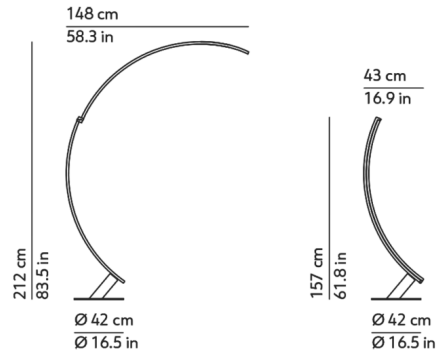

### Specifications

COLOR . . . . . Opal  
BODY FINISH . . . . . White  
WATTAGE . . . . . 43.2W  
DIMMER . . . . . Included  
DIMENSIONS . . . . . 58.3"W x 83.5"H x 16.5"D  
INTEGRATED LED MODULE . . . . . 1 x LED/43.2W/120V LED