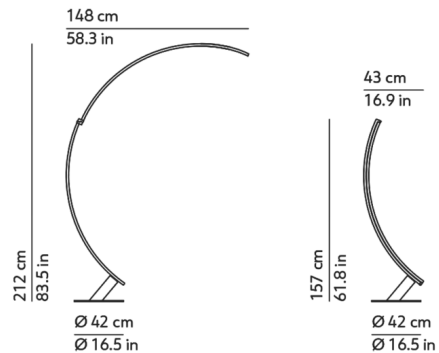

CLICK TO VIEW PRODUCT

Notes: