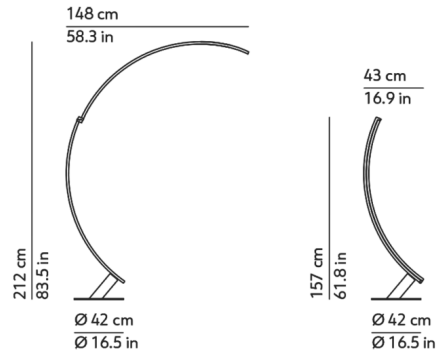

CLICK TO VIEW PRODUCT

Notes: