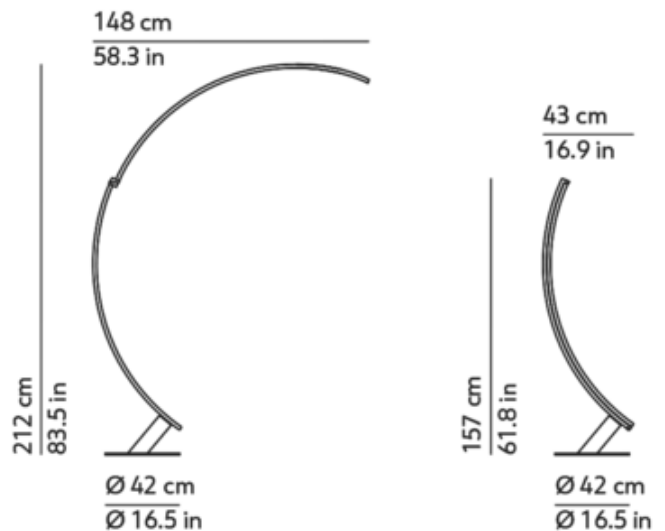

COMPANY	PROJECT	FIXTURE TYPE	APPROVED BY	DATE