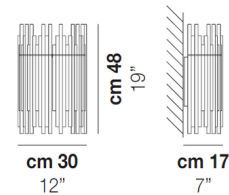

By Vistosi

Description

Crafted out of crystal rods in varying lengths set on a metal frame, the Diadema Wall Sconce conveys a dynamic feel as it casts light into your space. Use it to add contemporary flair to hallways, living rooms and dining rooms. The 7 inch width sconce is ADA compliant.

Shown in glossy chrome / crystal

cm 18
7"

cm 11
4"

cm 30
12"

cm 17
7"

Specifications

COLOR Crystal
BODY FINISH Glossy Chrome
WATTAGE 120W
DIMMER Standard 120V
DIMENSIONS 7"W x 14"H x 4"D
BULB NOT INCLUDED 2 x JCD/G9/60W/120V Halogen
OTHER BULB OPTIONS 2 x JCD/G9/120V LED