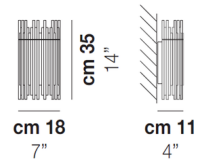

By Vistosi

Description

Crafted out of crystal rods in varying lengths set on a metal frame, the Diadema Wall Sconce conveys a dynamic feel as it casts light into your space. Use it to add contemporary flair to hallways, living rooms and dining rooms. The 7 inch width sconce is ADA compliant.

Shown in glossy chrome / crystal

cm 18
7"

cm 11
4"

cm 30
12"

cm 17
7"

Specifications

COLOR Crystal
BODY FINISH Glossy Chrome
WATTAGE 120W
DIMMER Standard 120V
DIMENSIONS 7"W x 14"H x 4"D
BULB NOT INCLUDED 2 x JCD/G9/60W/120V Halogen
OTHER BULB OPTIONS 2 x JCD/G9/120V LED