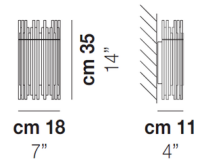

By Vistosi

Description

Crafted out of crystal rods in varying lengths set on a metal frame, the Diadema Wall Sconce conveys a dynamic feel as it casts light into your space. Use it to add contemporary flair to hallways, living rooms and dining rooms. The 7 inch width sconce is ADA compliant.

Shown in glossy chrome / crystal

Specifications

COLOR Crystal
BODY FINISH Glossy Chrome
WATTAGE 120W
DIMMER Standard 120V
DIMENSIONS 7"W x 14"H x 4"D
BULB NOT INCLUDED 2 x JCD/G9/60W/120V Halogen
OTHER BULB OPTIONS 2 x JCD/G9/120V LED