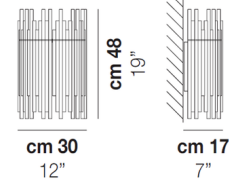

By Vistosi

Description

Crafted out of crystal rods in varying lengths set on a metal frame, the Diadema Wall Sconce conveys a dynamic feel as it casts light into your space. Use it to add contemporary flair to hallways, living rooms and dining rooms. The 7 inch width sconce is ADA compliant.

Shown in glossy chrome / crystal

Specifications

COLOR Crystal
BODY FINISH Glossy Chrome
WATTAGE 120W
DIMMER Standard 120V
DIMENSIONS 7"W x 14"H x 4"D
BULB NOT INCLUDED 2 x JCD/G9/60W/120V Halogen
OTHER BULB OPTIONS 2 x JCD/G9/120V LED