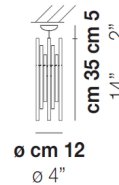

Shown in glossy chrome / crystal

Specifications

COLOR	Crystal
BODY FINISH	Glossy Chrome
WATTAGE	60W
DIMMER	Standard 120V
DIMENSIONS	4"W x 16"H
BULB NOT INCLUDED	1 x JCD/G9/60W/120V Halogen
OTHER BULB OPTIONS	1 x JCD/G9/120V LED