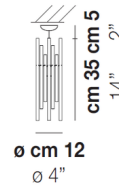

By Vistosi

Description

Crystal rods of varying lengths are gathered on a simple metal frame to form the Diadema Ceiling Spot Light. As light shines through the crystal, the fixture offers a dynamic feel for your space, whether placed in a hallway, closet, or living room.

Shown in glossy chrome / crystal

Specifications

COLOR	Crystal
BODY FINISH	Glossy Chrome
WATTAGE	60W
DIMMER	Standard 120V
DIMENSIONS	4"W x 16"H
BULB NOT INCLUDED	1 x JCD/G9/60W/120V Halogen
OTHER BULB OPTIONS	1 x JCD/G9/120V LED