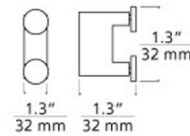

By Visual Comfort Architectural

Description

Wall Monorail Standoffs position rail 1 inch from the wall. Order one for every three feet of run and at corners. Available in Satin Nickel or Antique Bronze. 1.3 inch width x 1.3 inch depth x .4 inch height.

Shown in satin nickel

Specifications

COLOR	N/A
BODY FINISH	Satin Nickel
WATTAGE	N/A
DIMMER	N/A
DIMENSIONS	1.3"W x 0.4"H x 1.3"D
BULB	N/A

CLICK TO VIEW PRODUCT

Notes: