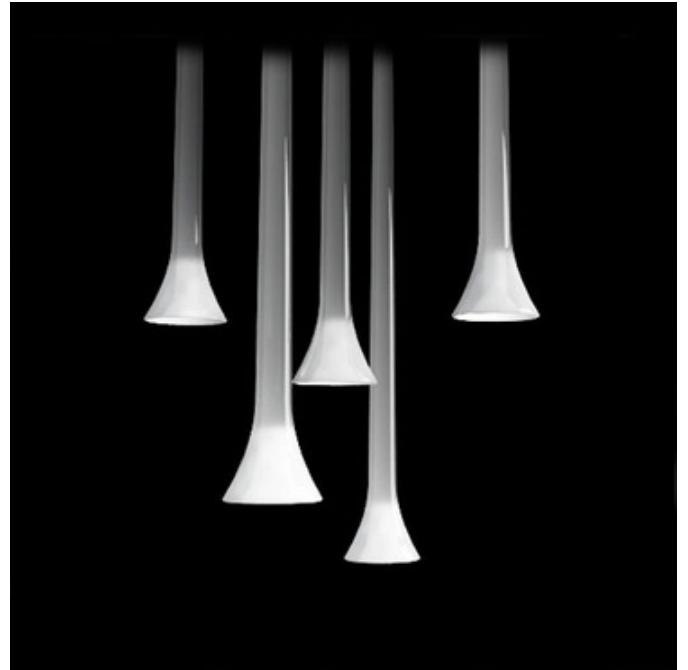

BRAND

Vistosi

DESCRIPTION

Sissi 5 light Pendant features flute shaped glossy blown glass diffuses in Grey, Black, White, or Crystal with a Chrome finish. Five 75 watt, 120 volt MR16 type GU10 base halogen bulbs are required, but not included. Each glass is 6 inches wide x 33 inches high. Maximum length is 118 inches.

SHADE COLOR	Grey
BODY FINISH	Chrome
WATTAGE	375W
DIMMER	Standard 120V
DIMENSIONS	118"L x 6"W x 33"H
BULB NOT INCLUDED	
LAMP	5 x MR16/GU10/75W/120V Halogen

SPEC # VISI50229

COMPANY

PROJECT

FIXTURE TYPE

APPROVED BY