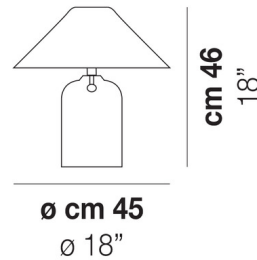

### Specifications

COLOR	White
BODY FINISH	Chrome
WATTAGE	120W
DIMMER	N/A
DIMENSIONS	17.72"W x 18.11"H x 17.72"D
BULB NOT INCLUDED	3 x A19/Medium (E26)/40W/120V Incandescent
OTHER BULB OPTIONS	3 x A19/Medium (E26)/120V LED