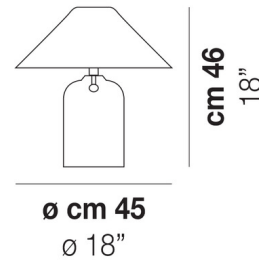

### Specifications

COLOR	White
BODY FINISH	Chrome
WATTAGE	120W
DIMMER	N/A
DIMENSIONS	17.72"W x 18.11"H x 17.72"D
BULB NOT INCLUDED	3 x A19/Medium (E26)/40W/120V Incandescent
OTHER BULB OPTIONS	3 x A19/Medium (E26)/120V LED