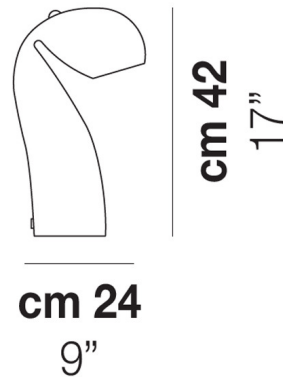

### Specifications

COLOR . . . . . White  
BODY FINISH . . . . . White  
WATTAGE . . . . . 60W  
DIMMER . . . . . Not Included  
DIMENSIONS . . . . . 9"W x 17"H  
BULB NOT INCLUDED . . . . . 1 x JCD/G9/60W/120V Halogen