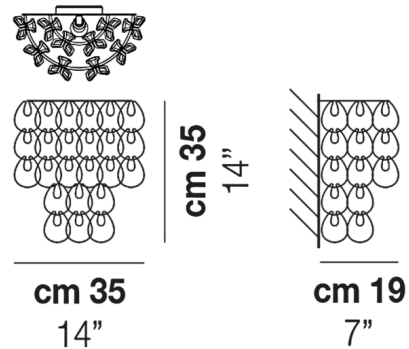

By Vistosi

Description

The Minigiogali Wall Sconce is a petite spin-off of Vistosi's classic Giogali collection. The sconce is composed of a multitude of small, rope-like crystal hooks, which are linked together to form a net of glistening glass. The crystal is draped around the sconce in strands, obscuring the light source and creating a gleaming cascade of light. With its delicate and glamorous aesthetic, the minigiogali will enhance any interior with an elegant sparkle.

Shown in chrome / black

Specifications

COLOR	Black
BODY FINISH	Chrome
WATTAGE	60W
DIMMER	Standard 120V
DIMENSIONS	14"W x 14"H x 7"D
BULB NOT INCLUDED	1 x B10/Candelabra (E12)/60W/120V Incandescent
OTHER BULB OPTIONS	1 x B10/Candelabra (E12)/120V LED