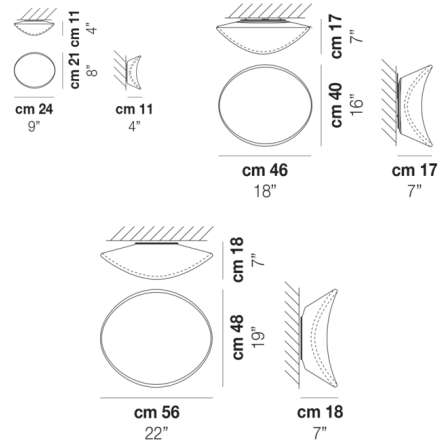

Description

The Balance Wall/Ceiling Light is inspired by the elliptic orbit of a planet around the sun, a motion that is created by the harmony and balance of unseen forces represented with the glass and the light. The light source is housed within the fixture and shines through the glass diffuser's organic form for an ethereal expression. May be installed on the wall or ceiling.

Shown in white / white

Specifications

COLOR	White
BODY FINISH	White
WATTAGE	120W
DIMMER	Standard 120V
DIMENSIONS	18"W x 7"H x 16"D
BULB NOT INCLUDED	2 x A19/Medium (E26)/60W/120V Incandescent
OTHER BULB OPTIONS	2 x A19/Medium (E26)/120V LED