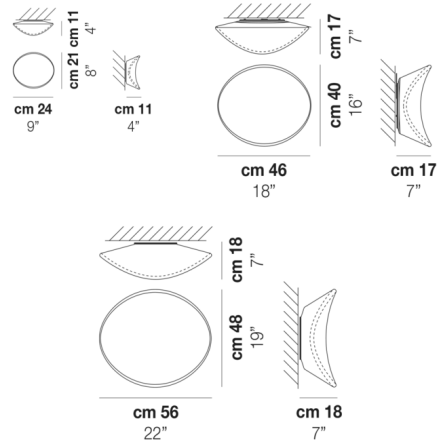

Description

The Balance Wall/Ceiling Light is inspired by the elliptic orbit of a planet around the sun, a motion that is created by the harmony and balance of unseen forces represented with the glass and the light. The light source is housed within the fixture and shines through the glass diffuser's organic form for an ethereal expression. May be installed on the wall or ceiling.

Shown in white / white

Specifications

COLOR	White
BODY FINISH	White
WATTAGE	120W
DIMMER	Standard 120V
DIMENSIONS	18"W x 7"H x 16"D
BULB NOT INCLUDED	2 x A19/Medium (E26)/60W/120V Incandescent
OTHER BULB OPTIONS	2 x A19/Medium (E26)/120V LED